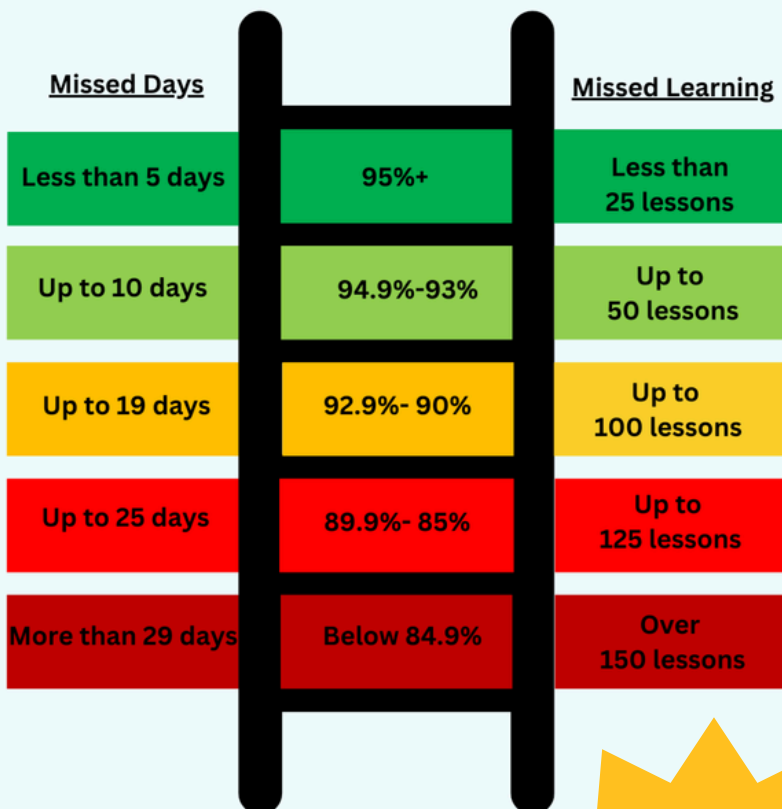

Attendance

At Chesterfield, we are committed to helping every child succeed by reaching our school attendance target of 96%. We monitor all absences closely and follow Local Authority guidelines to report any attendance that falls below this level, including absences for illness or medical reasons.

To help your child stay on track, we ask that you:

- Please make medical and dental appointments outside of school hours whenever possible.
- Remember that we are unable to authorise holidays during term time. Any requests for absence due to exceptional circumstances must be made to the Headteacher using the official request form.
- Please be aware that the Local Authority may issue fines for unauthorised holidays taken during the school term time.

If you are facing any difficulties with getting your child to school, please come and speak with us. We are here to support our families and work together to resolve any challenges.

Attendance Matters