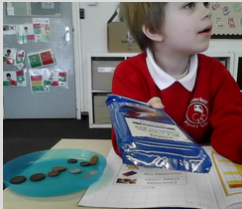

Numeracy Day

To celebrate National Numeracy Day, we took part in a live Times Tables Rock Stars national game of 'Would You Rather' for primary schools, exploring savvy spending and how we make money choices in our families and communities. The children then took part in activities to build a playground, community park or skate park. Year 5 children explored how numeracy is used in real life by setting up and running their very own shop and there was also a shop in Thunberg and Packham classes for children to buy ingredients to make snacks.