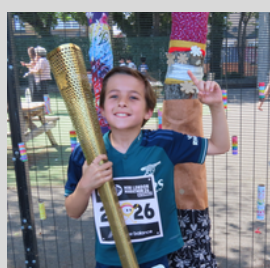

Here are some of the main highlights from this half term:

- **Active and Outdoor Learning:** The children had a fantastic time taking part in our mini-marathon. It was great to see everyone running with such energy. We also celebrated Earth Day and Sir David Attenborough's 100th birthday with our Outdoor Learning Day, where classes took their lessons outside and learned in the fresh air.
- **Enrichment Activities:** Year 6 had a wonderful trip to the West End in London to see the musical Wicked. It was an amazing experience for them. Many other classes also enjoyed educational trips that helped bring their classroom learning to life.

Our very own Laura Nwanya, our Assistant Headteacher and Year 6 teacher, ran the London marathon in April to raise funds for our school playground. A huge thank you to the many families who showed their support and sponsored Laura!

Then it was the turn of our children at Chesterfield! Our Mini Marathon was a fantastic day in the sunshine running around our 'Heart Line' to complete their very own mini marathon. After a whole-school warm-up, there was music, bubbles and lots of fun! The children really showed our Chesterfield Values throughout, cheering each other on and congratulating each other on completing the Mini Marathon. The winners received medals and even got to have their photo taken with a genuine Olympic torch from the 2012 London Olympic Games! The children were sponsored for the event and are raising money for our playground fund. Thank you to friends and families for supporting them!