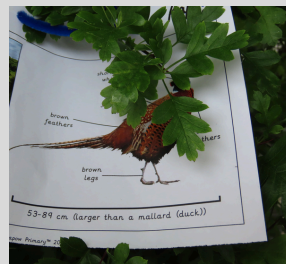

"If children don't grow up knowing about nature and appreciating it, they will not understand it. And if they don't understand it, they won't protect it. And if they don't protect it, who will?"

- Sir David Attenborough

**Happy 100th Birthday
Sir David Attenborough**